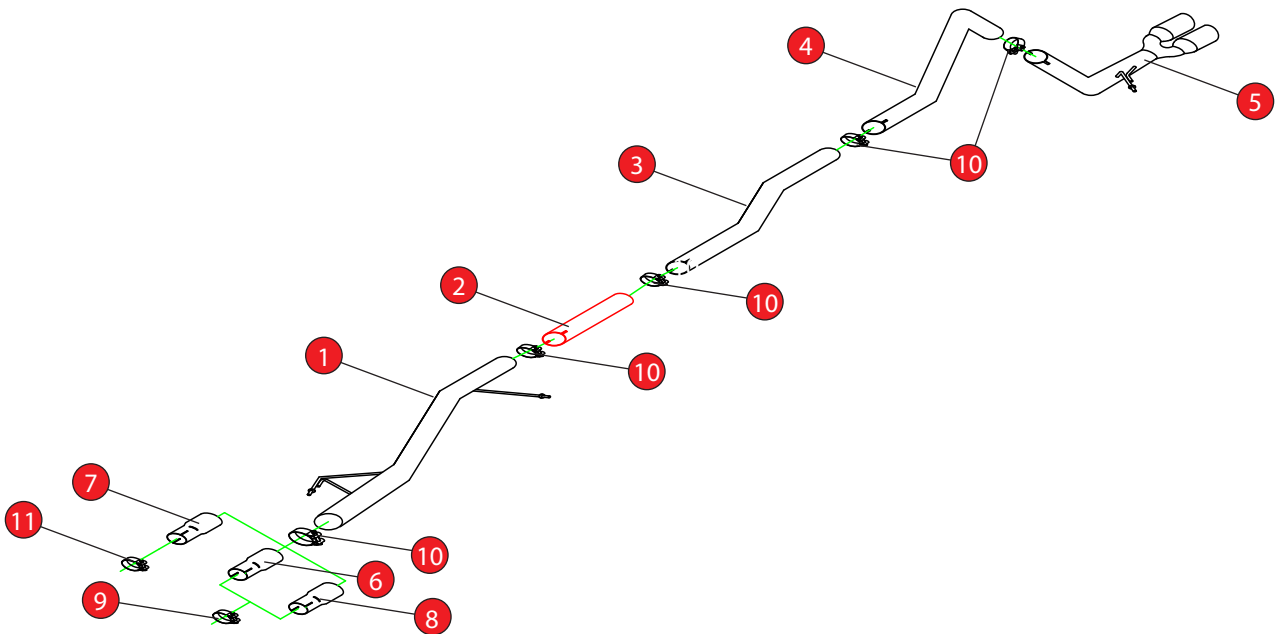

Case 9

CAR	VW Transporter T5 / T6	PART NO.	SVWS047D
YEAR	VARIES	FIT KITS	205FK
NOTES	VARIES	FEATURES	N/A

Scorpion Exhaust Cat-back system Daytona

fits to:

VW Transporter T5 SWB & LWB, 2WD & 4Motion 2.5 TDi (130ps & 174ps) 03-09
 VW Transporter T5 SWB & LWB, 2WD & 4Motion 2.0 (84ps & 102ps) 10-15
 VW Transporter T5 SWB & LWB, 2WD & 4Motion 2.0 (140ps) 10-15

Scorpion Exhaust Particulate Filter-back Daytona

fits to:

VW Transporter T5 SWB & LWB, 2WD & 4Motion 2.0 BiTDi (180ps) 10-15
 VW Transporter T6 SWB & LWB, 2WD & 4Motion 2.0 BiTDi (204ps) 15-Current

Parts in this kit

1x 705VW
 1x 707VW
 1x 776VW
 1x 777VW
 1x 702VW64
 1x AD03
 1x AD04
 1x AD98
 1x Z016.10064
 5x Z016.10063
 1x Z016.10004

CAR	VW Transporter T5 / T6	PART NO.	SVWS047D
YEAR	VARIES	FIT KITS	205FK
NOTES	Where not supplied use original fittings. Only use Item 2 when fitting Scorpion exhaust to a long wheel base model.	FEATURES	Pipe diameter:- 70mm , 2 3/4"

NO.	PART NO.	DESCRIPTION	QTY
1	705VW	Centre No Silencer	1
2	707VW	Link Pipe (Only use when fitting Scorpion exhaust to long wheel base models)	1
3	776VW	Centre Pipe	1
4	777VW	Link Pipe	1
5	702VW64	Tail Pipe With Daytona Trims	1
Fit Kit			
6	AD03	Adaptor	1
7	AD04	Adaptor (Use when fitting to 1.9 engine vehicles only.)	1
8	AD98	Adaptor (Use when fitting to T6 model)	1
9	Z016.10064	63 - 68 Clamp	1
10	Z016.10063	72mm H/D Clamp	5
11	Z016.10004	55 - 59 Clamp	1